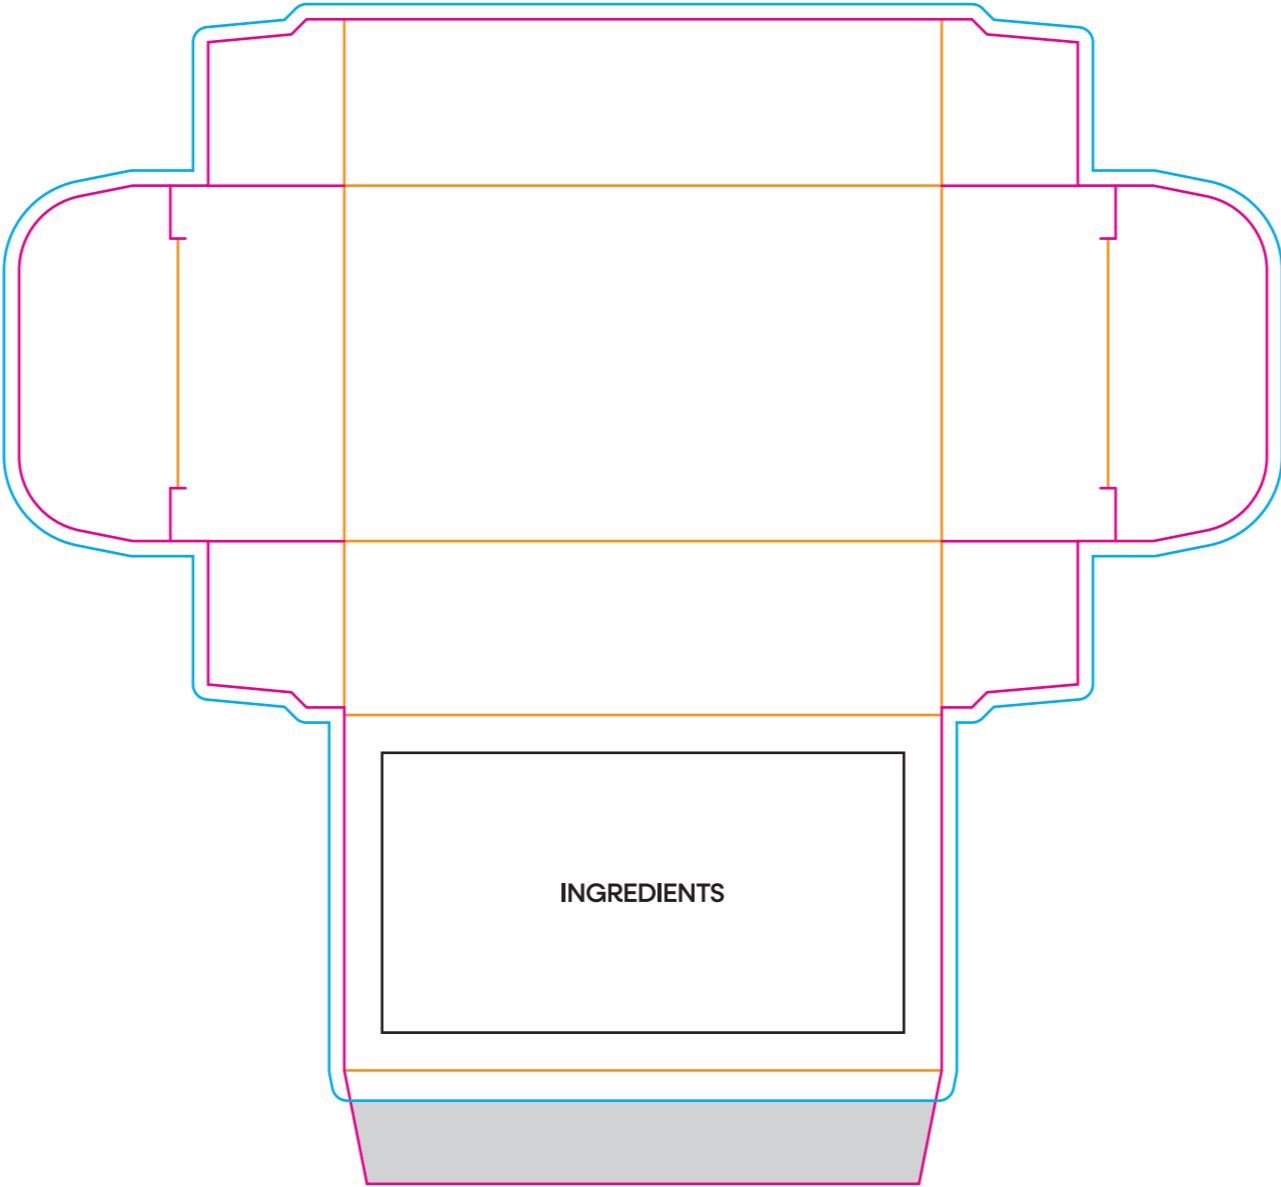

Eco Maxi Box

PRODUCT TEMPLATE

-  BLEED
-  CONTOUR
-  FOLDS
-  NO PRINT
-  REGISTRATION