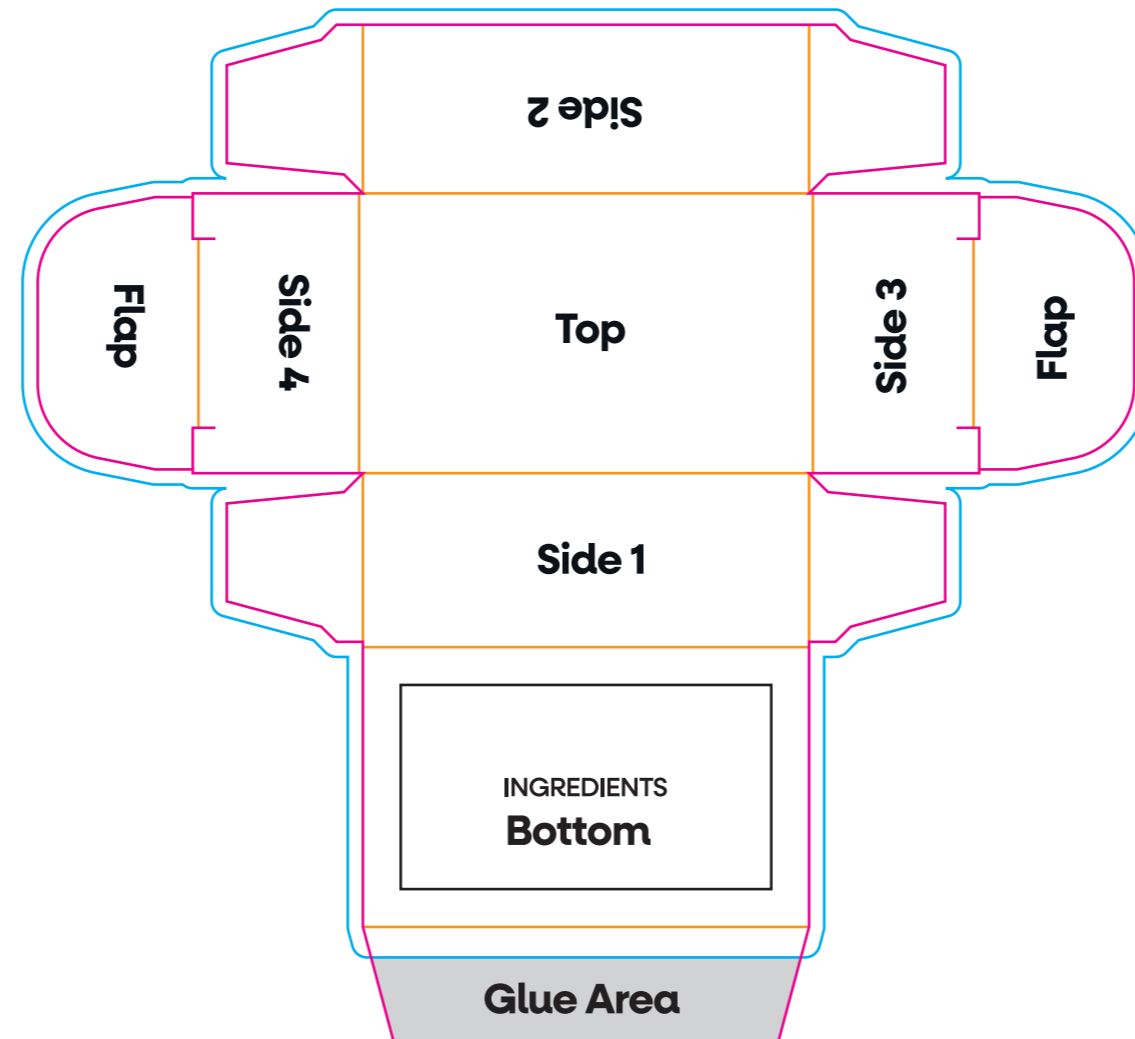

Eco Midi Box

PRODUCT TEMPLATE

-  BLEED
-  CONTOUR
-  FOLDS
-  NO PRINT
-  REGISTRATION

Text Position
Front - Upright
Side 1 - Upright
Side 2 - Facing Right
Side 3 - Upside Down
Side 4 - Facing Left

Print Areas
Side 1 59 x 23.5mm without bleed
Side 3 59 x 22.3mm without bleed
59 x 24.3mm with bleed
Side 2 and Side 4 22x 37mm without bleed

Top 60x 37mm without bleed
Bottom 63 x 41mm without bleed