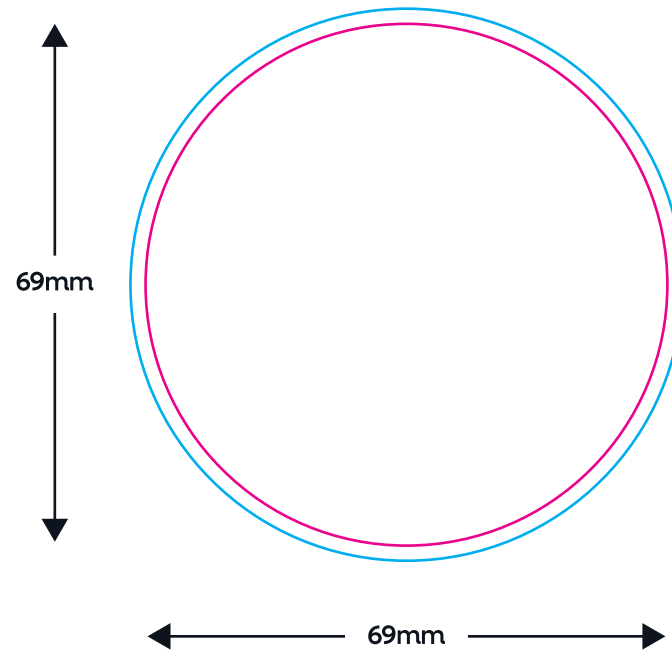

# Screw Top Jar

## PRODUCT TEMPLATE

-  BLEED
-  CONTOUR
-  FOLDS
-  NO PRINT
-  REGISTRATION