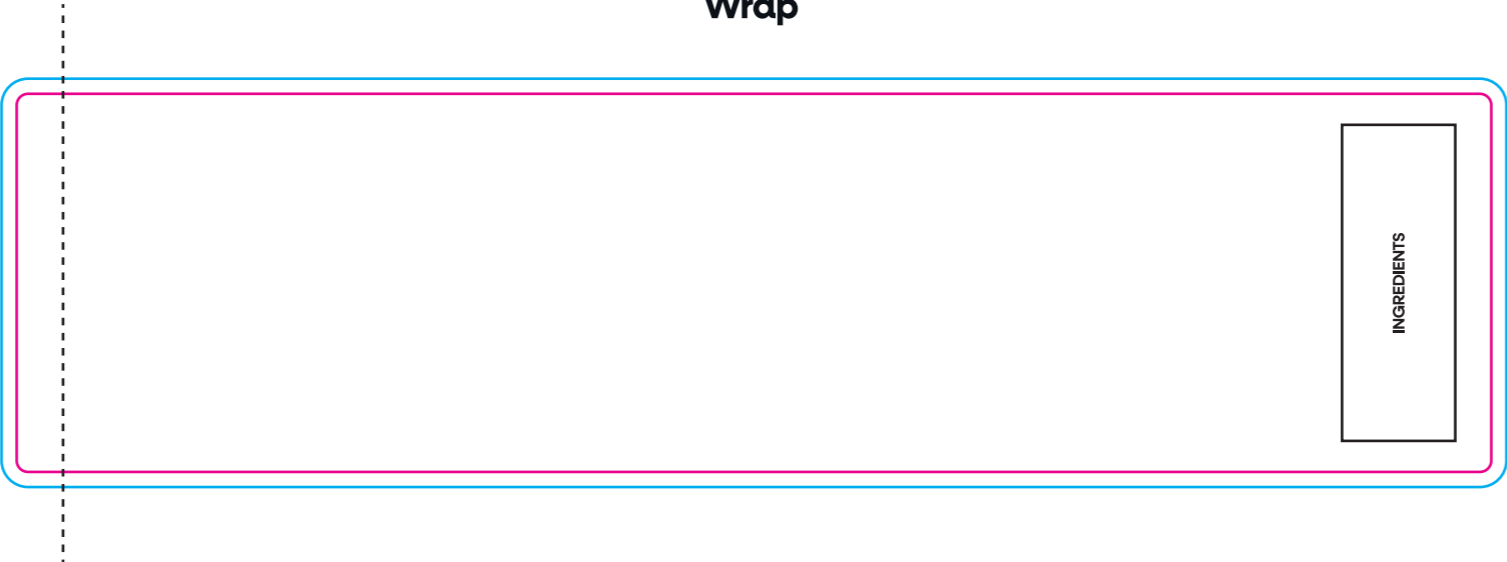

Small Paint Tin

PRODUCT TEMPLATE

Wrap

-  OVERLAP
-  BLEED
-  CONTOUR
-  NO PRINT
-  REGISTRATION